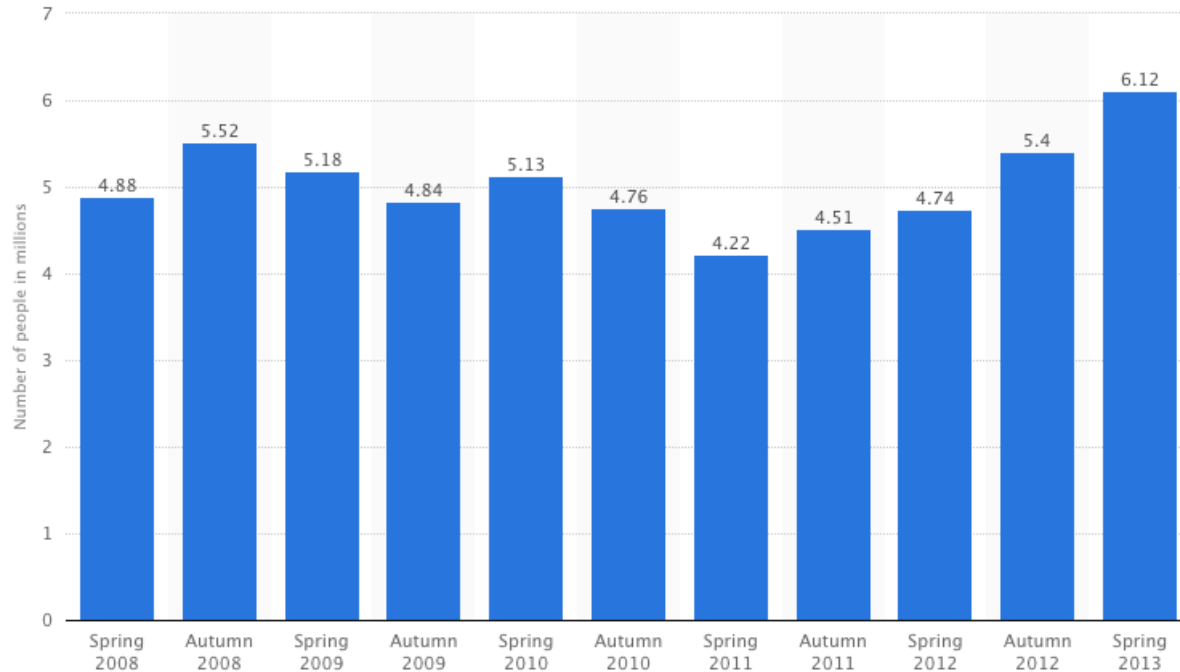

LG should strike the iron while it's hot.

Market Size

Home Security Purchase

There were 6.12 Million people in the US projected to buy a home security system in the next 12 months. – From Statista.com

Market Size