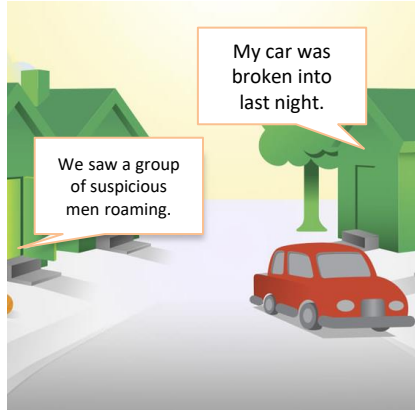

Community Alert

Send alert notifying the surrounding community of the burglary will help increase awareness and preparedness.

Theft

03/04/2014
1900 Block SANTA CRUZ AV

[Send To Friend](#)

Theft

03/04/2014
300 Block MIDDLEFIELD RD

[Send To Friend](#)

Theft

03/04/2014
200 Block HEMLOCK AV

[Send To Friend](#)

Theft

03/04/2014
100 Block EL CAMINO REAL

Community Incident

Coverage

We're able to pull-in incident reports in your area.