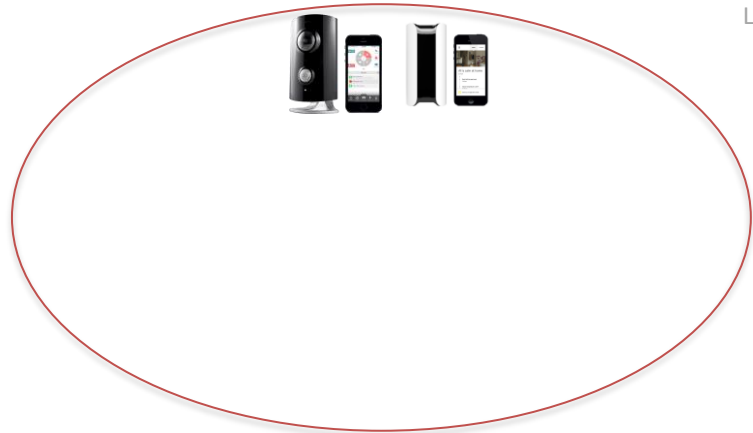

Market Analysis

Competitive Matrix

Standard

High-End /
Monitoring

DIY /
Self Contained

Learning

Competition

Canary Security Camera

- Learns over time to reduce false alarms
- Packed with environment sensors (humidity, temperature, light, & sound)
- Has not shipped their products yet

Concept: EinSight Camera & App

LG Smart Home Security System for the DIYer.
Knows who's home, and empowers yourself & others.