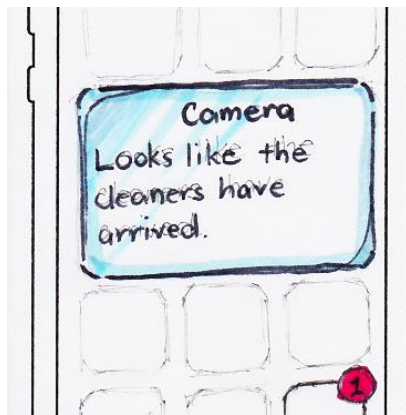

Wife & husband reaches home and talks to police.
Wife shows police the pictures & videos of the intruder.

Know Who's Home

Pillar #1

Location Aware

Camera automatically arms/disarms itself as it tracks your mobile location.

Calendar Sync

Camera knows when you're expecting visitors, like house cleaners, so it won't send you a high alert notification.

Facial Recognition

When the camera takes a picture of the intruder, it runs a quick match of your trusted circle's faces for verification.

Be Informed

Pillar #2

Contextual Push Notification

Sends you more validated info on movement around your house.

Picture Capture & Event Logging

App keeps daily logs of events recorded and user can see an overview.