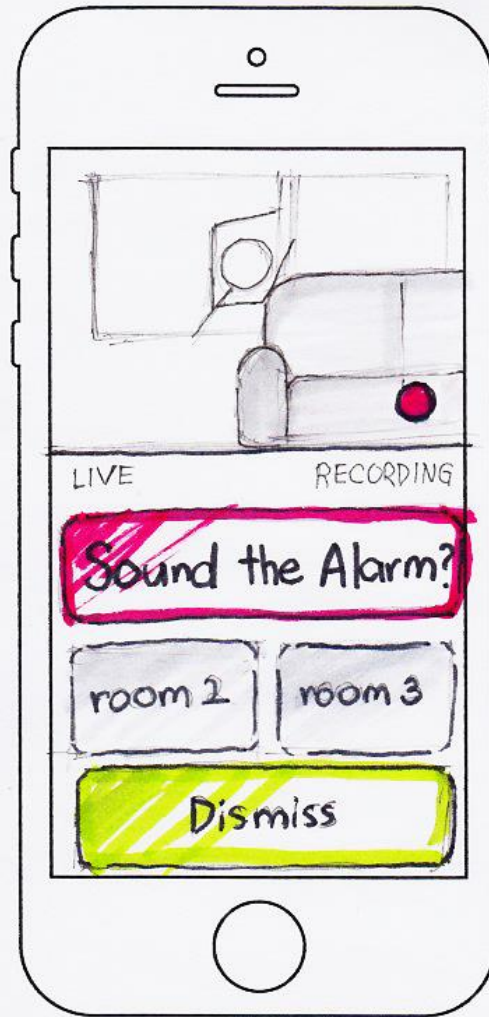

- Learns over time to reduce false alarms
- Packed with environment sensors (humidity, temperature, light, & sound)
- Has not shipped their products yet

Concept: EinSight Camera & App

LG Smart Home Security System for the DIYer.
Knows who's home, and empowers yourself & others.

Entire family is
away from
home.
Mom's at
work.

Mailman
arrives.
Camera takes a
picture &
continue to
record for
archiving.

Another person arrives & lurks around. Camera takes a picture & continue to record for archiving.

Camera picks up motion inside the living room. Sends alert to trusted circle.

Mom notices the alert on her phone. Sees the intruder. Sounds the alarm.

11/01/2012 03:51:30 AM

CH2

Siren scares intruder, who grabs a few items before running away.

Wife & husband reaches home and talks to police.
Wife shows police the pictures & videos of the intruder.

Know Who's Home

Pillar #1

Location Aware

Camera automatically arms/disarms itself as it tracks your mobile location.