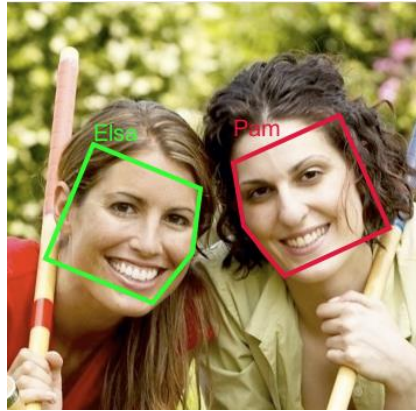

Other Problems

Problems With Home Security Cameras

Difficult Setup

Exaggerated claims of one-click setup. More like one-hour setup.

Not Portable

Usually fixed in one spot. Much to do on the Industrial Design.

Unsecure Encryption

Mid-level and DIY security systems have poor encryption. Creates mistrust.

Piece-Meal

Slow and difficult to create a truly connected home system, & open development platform.

Other Solutions

There's Plenty Room for Growth

Disaster Aware

Combining smoke detectors with visual proof of where the fire started.

Computer Vision

Cameras can tell the difference between a friend and a foe.

Biomonitoring