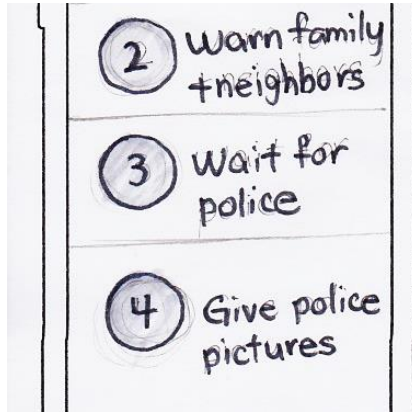

Wife & husband reaches home and talks to police.
Wife shows police the pictures & videos of the intruder.

Know Who's Home

Pillar #1

Location Aware

Camera automatically arms/disarms itself as it tracks your mobile location.

Calendar Sync

Camera knows when you're expecting visitors, like house cleaners, so it won't send you a high alert notification.

Facial Recognition

When the camera takes a picture of the intruder, it runs a quick match of your trusted circle's faces for verification.

Be Informed

Pillar #2

Contextual Push Notification

Sends you more validated info on movement around your house.

Picture Capture & Event Logging

App keeps daily logs of events recorded and user can see an overview.

Take Action

Pillar #3

Guided Action Plans

List of things to do during/after a burglary, like a guardian angel guiding you each way.

One-Touch Call

We make it easy to dial out to 911 and to your family because every second counts.