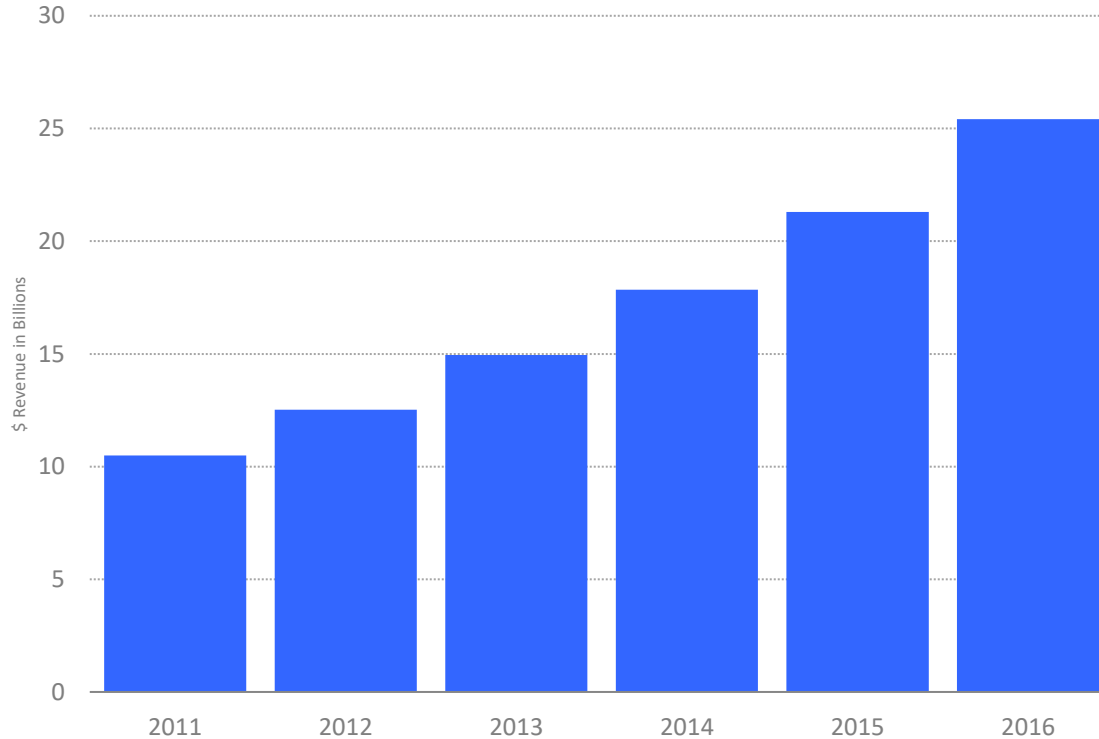

Market Size

It's a Big Market

The total Video Surveillance Applications market is expected to reach $25.42 Billion by 2016.

*Environment management and convenience & lifestyle benefits respectively are the next common uses for smart home systems.
– From Parks Associates Report