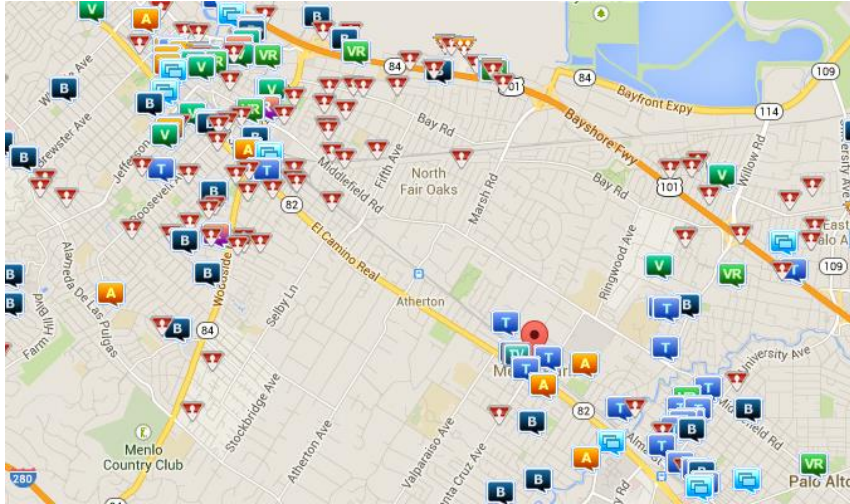

Insight #2

Things That Makes Users Feel Isolated & Helpless

People are not aware of the dangers around their community

Knowing that your neighbor was burglarized could have made you more alert & double check your doors and windows.